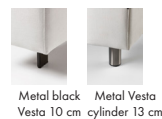

Leg options