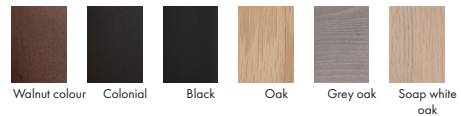

Leg options